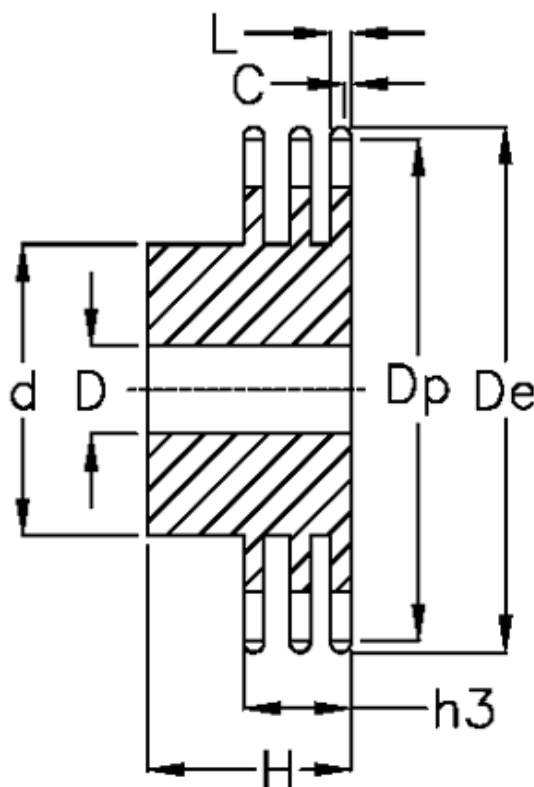

Data Sheet

Article number: 616013006015

Description: Sprocket 10 B-3 Z=15 triplex
predrilled

Measures

C = 1.6

d = 59

D = $16 \pm 0,5$

De = 83

Dp = 76.36

For chain size = 5/8" x 3/8"

For chain type = 10 B-3

H = 55

h3 = 42.1

L = 9

Number of teeth = 15